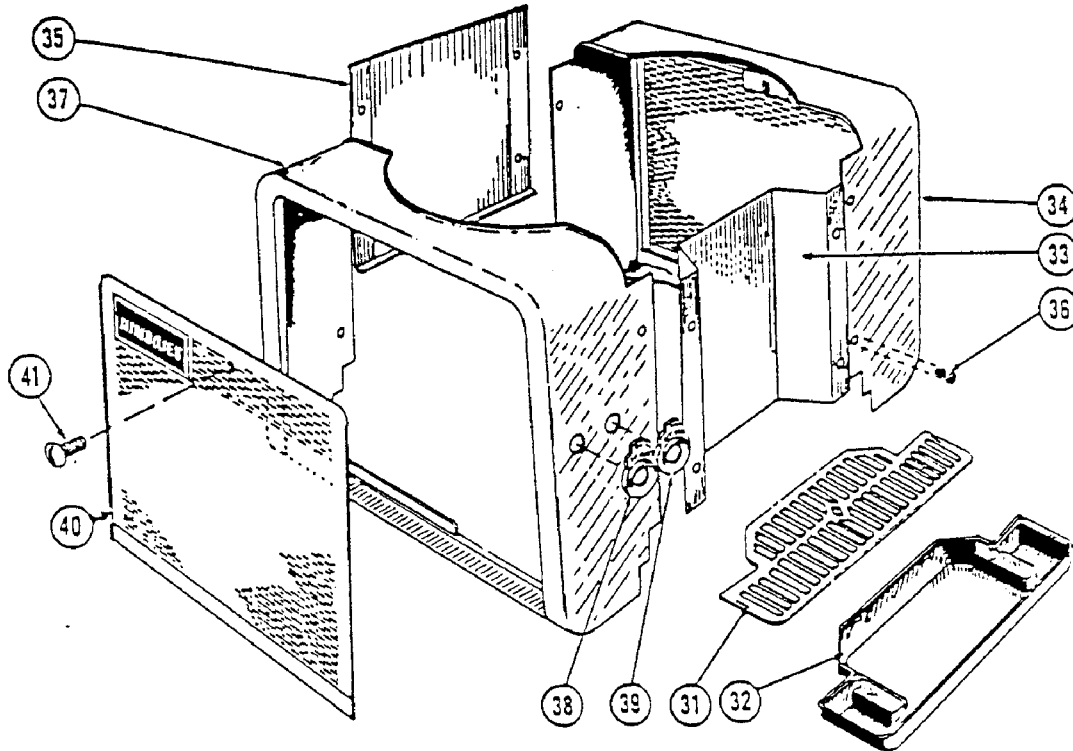

www.cornelius.com

ILLUSTRATED PARTS LIST

J-15 COLD BEVERAGE DISPENSER

FIGURE 2. CHASSIS COMPONENTSS

Item No.	Part No.	Name
31	A7342	Cup Rest White
32	A7343	Drip Tray
33	722009	Panel Fnt
34	A7304	Panel Side White
35	A7291	Panel Back White
36	S1150	Cabinet Screws (Pack of 12)
37	A7288	Panel FNT LH White