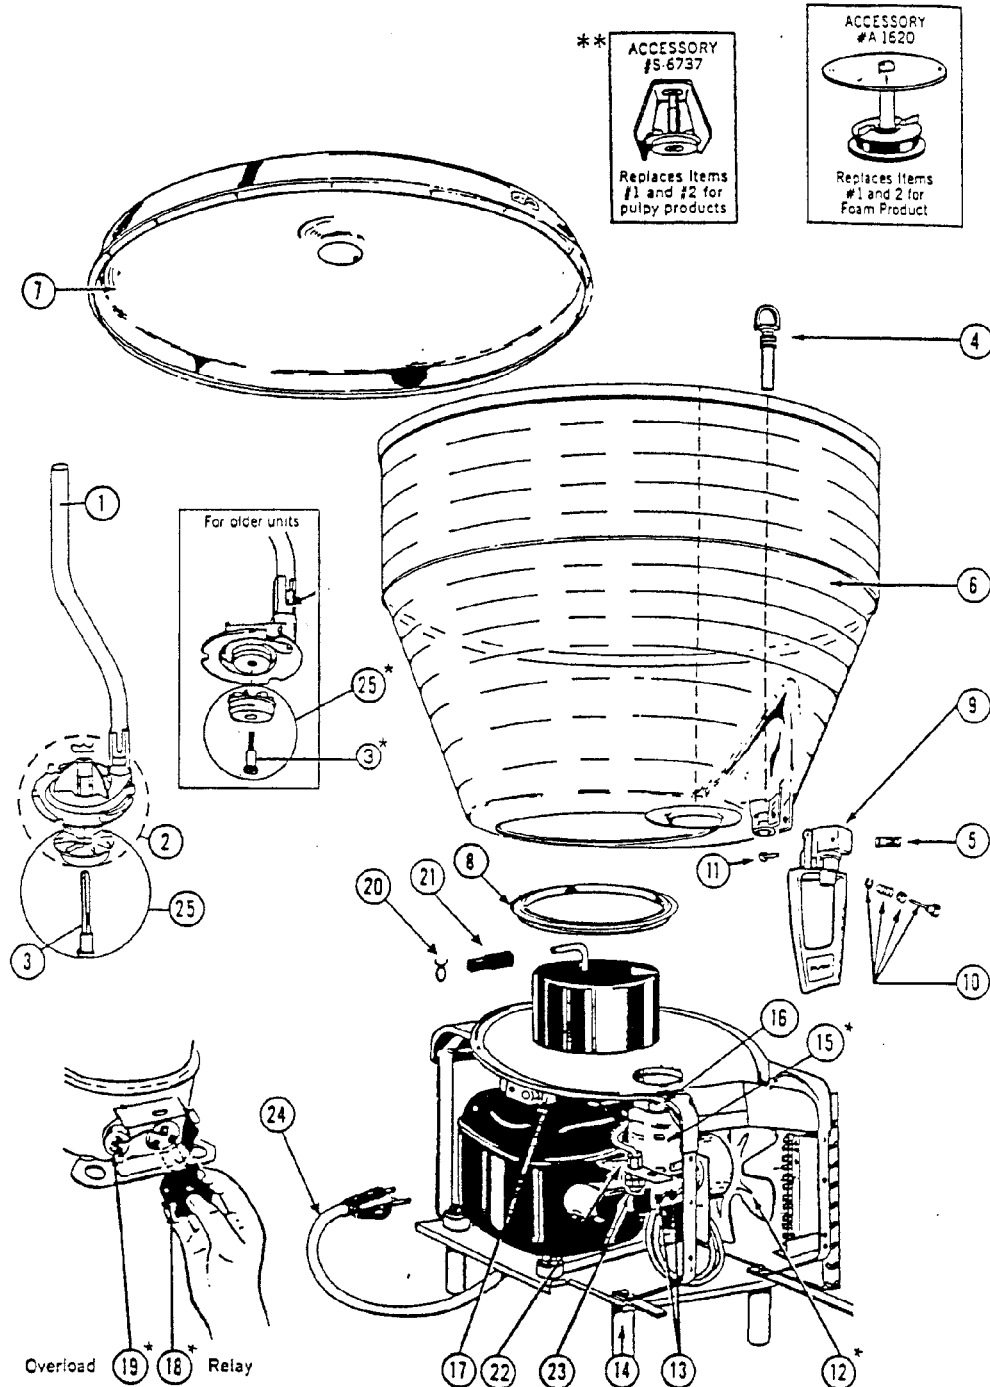

www.cornelius.com

ILLUSTRATED PARTS LIST

J-15 COLD BEVERAGE DISPENSER

FIGURE 1. GENERAL ASSEMBLY

Distributed By:
Commercial Refrigeration Service, Inc.
WWW.JetsprayParts.COM
WWW.IceCubes.NET
(866) 423-6253

IMI CORNELIUS INC.
 One Cornelius Place
 Anoka, MN. 55303-6234
 Telephone 1-800-238-3600
 Facsimile 1-800-258-0255

www.cornelius.com

ILLUSTRATED PARTS LIST

J-15 COLD BEVERAGE DISPENSER

Item No.	Part No.	Name
1	S6082	Tube Spray
2	S6737	Impeller Circ Asy Pulpy Top
	A1620	Impeller Circ Asy Foamy Flat Top
	S6127	Impeller Asy Beige
	S6259	Cover Asy Pump
3	A2549	Pin Support Impeller
	S6853	Impeller Bearing Screw (Older Units)
4	S4206	Tube Pinch
5	S4363	Tube Pinch Spring
6	S6129	Bowl 15 Gallon
7	S2498	Cover Bowl 15 Gallon
8	S1717	Gasket Bowl Seal
9	S4381	Handle Push Asy
	720721601	Label Push Handle
10	S3150	Handle Pin Asy
11	S4576	Rivet Spr Ret (Pack of 6)
12	S2883	Motor Asy Fan 120V 60HZ
	S1630	Motor Fan 120V 50/60HZ
	S7233	Motor Asy Fan 230V 50/60HZ
	S3195	Motor Fan, 230V 50HZ
	A2553	Blade Fan
	3714	Brkt Fan
	5902	Cond Asy Coil
13	S3004	Switch Toggle
14	7210081	Leg
15	S3357	Spray Asy 115V 60HZ
	S3358	Spray Asy 220/240V 50/60HZ
16	S6176	Magnet Asy

www.cornelius.com

ILLUSTRATED PARTS LIST

J-15 COLD BEVERAGE DISPENSER

FIGURE 2. CHASSIS COMPONENTSS

Item No.	Part No.	Name
31	A7342	Cup Rest White
32	A7343	Drip Tray
33	722009	Panel Fnt
34	A7304	Panel Side White
35	A7291	Panel Back White
36	S1150	Cabinet Screws (Pack of 12)
37	A7288	Panel FNT LH White